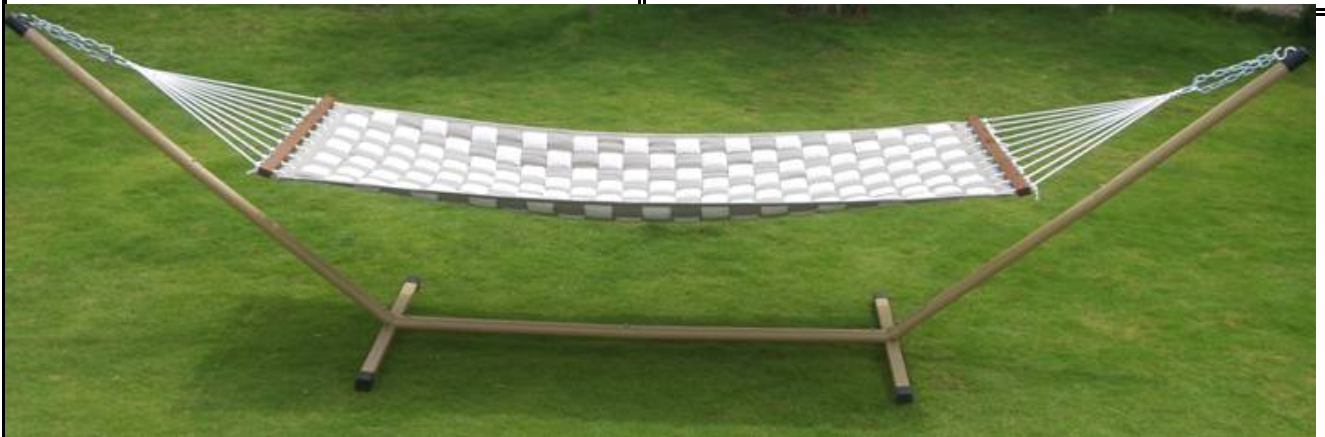

### Material Description

Yarn : 100% Cotton 3 Ply Twisted Rope 8 mm Dia  
and Polyester Fabric Polywadding Quilted  
Wood : Red Oak Spreader Bar and High Glossy Finish  
Metal : Metal Stand 44.5 OD x 2.2mm WT. with Powder  
Coated Finish

### Package Description

Inner Box : White Box with Color Label Printed  
Display : Nil  
Master : Nil

Date :

Buyers :

Departments :

Product Name : **Soft Weave Quilted Hammock  
with Stand**

Model No : **DHWF 3611 / S**