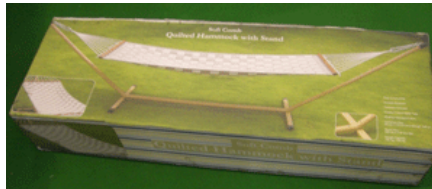

### Material Description

Yarn : 100% Cotton 3 Ply Twisted Rope 8 mm Dia  
and Polyester Fabric Polywadding Quilted  
Wood : Red Oak Spreader Bar and High Glossy Finish  
Metal : Metal Stand 44.5 OD x 2.2mm WT. with Powder  
Coated Finish

### Package Description

Inner Box : White Box with Color Label Printed  
Display : Nil  
Master : Nil

Date :

Buyers :

Departments :

Product Name : **Soft Weave Quilted Hammock  
with Stand**

Model No : **DHWF 3611 / S**

### Product Specification

Hammock Bed Size : 36" x 82" Overall Length 11'  
Metal Stand : 13'

Inner Pack Qty. : 1

Inner Box Size : 950 x 320 x 235

Master Carton Qty. : 1

Master Carton Size / CBM : 950 x 320 x 235 / 0.07144